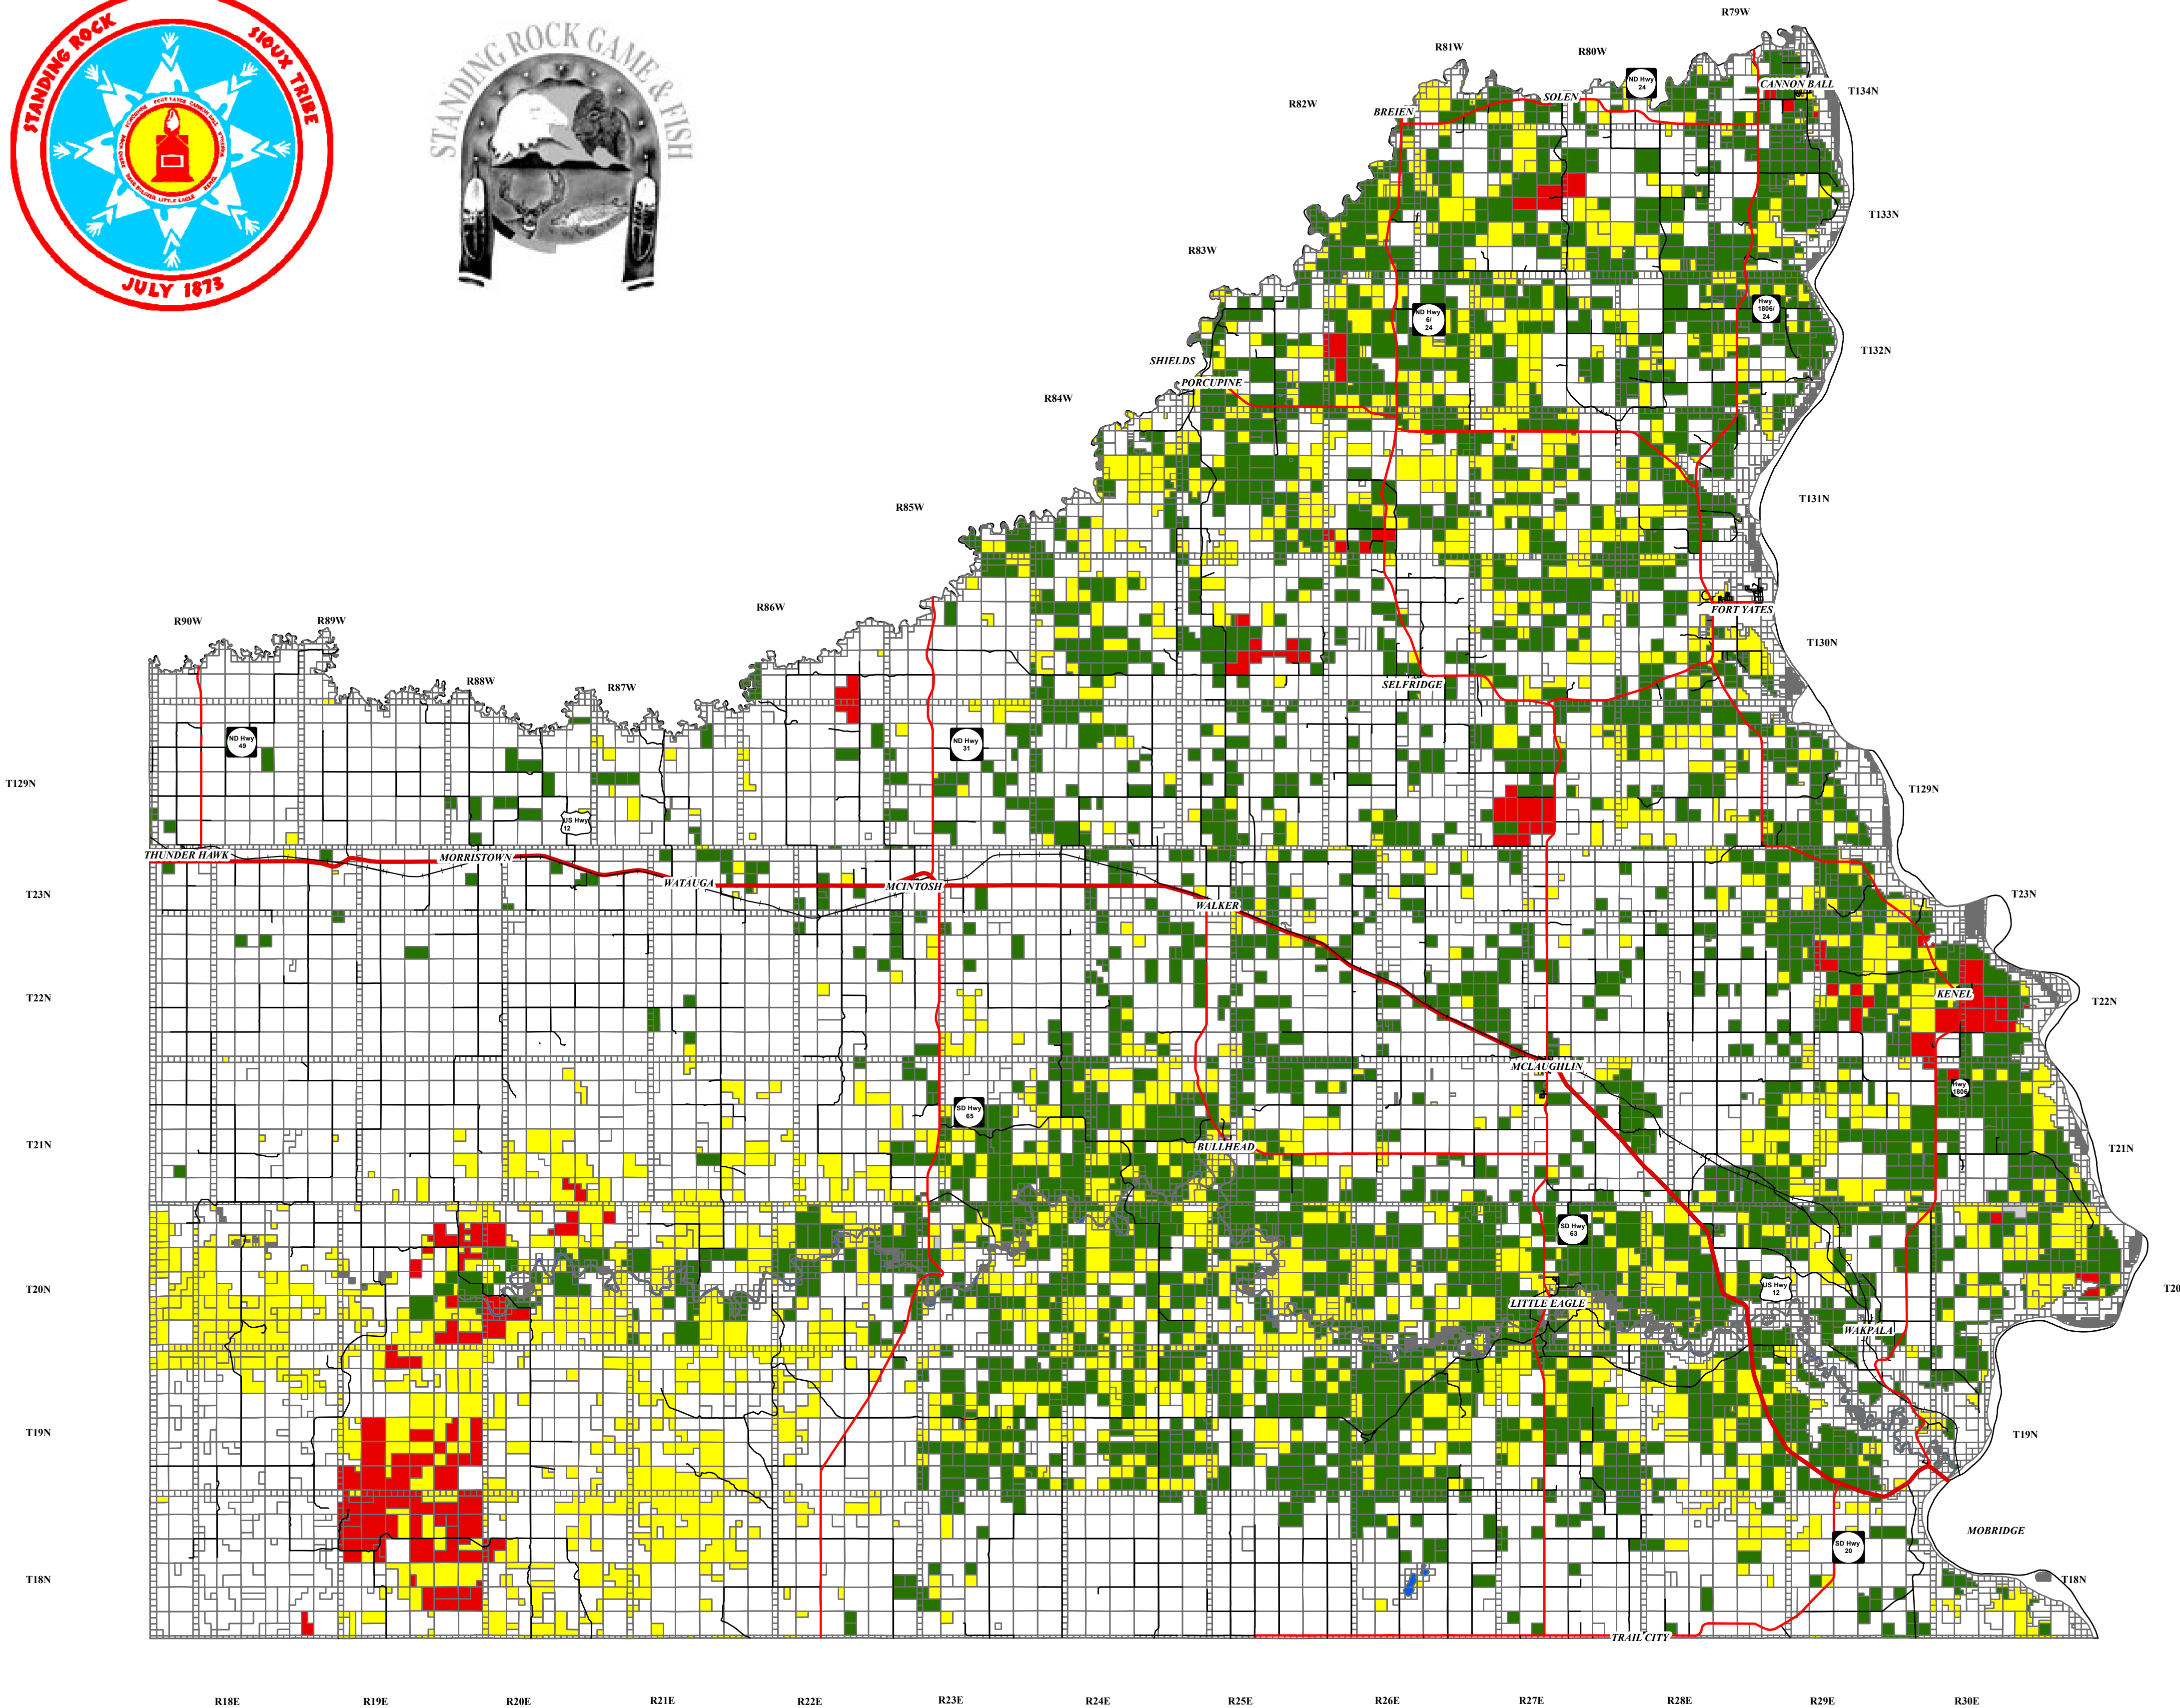

Road Surface

- Primary Hard Surface
- Secondary Hard Surface
- Light Duty Road
- Railroad

The Land Status tracts identified as Allotted, may be posted as NO HUNTING, by the owners of those allotments.